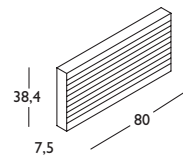

Ritilät
Paneller
Perforated panels

750BHY