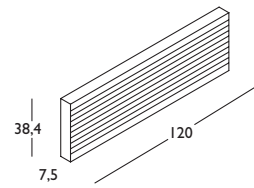

750GHY

Ritilän lokerot
Fack för panel
Filling boxes to
perforated panels